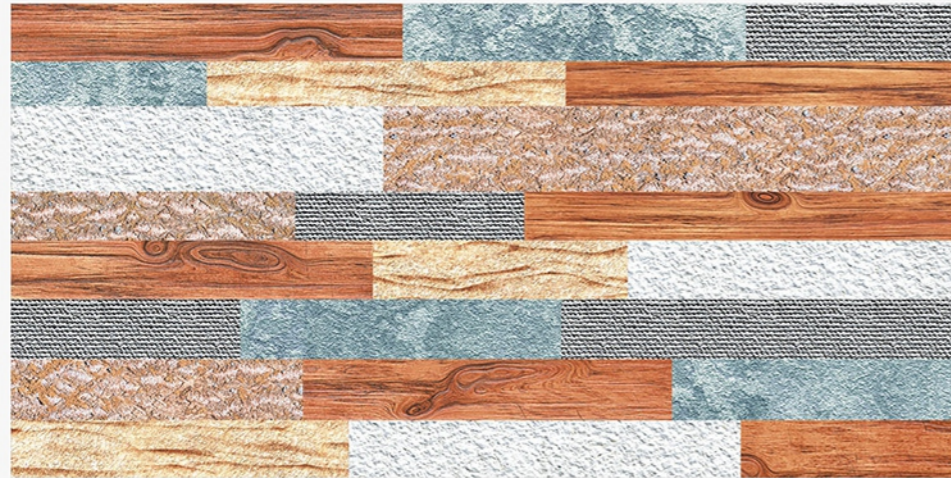

100%
WATERPROOF

300 X 600 MM

ELE_208