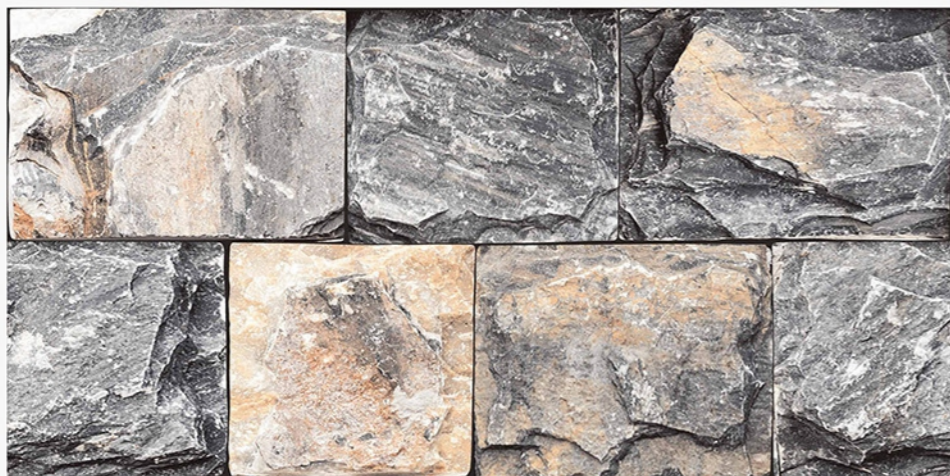

100%
WATERPROOF

300 X 600 MM

ELE_875