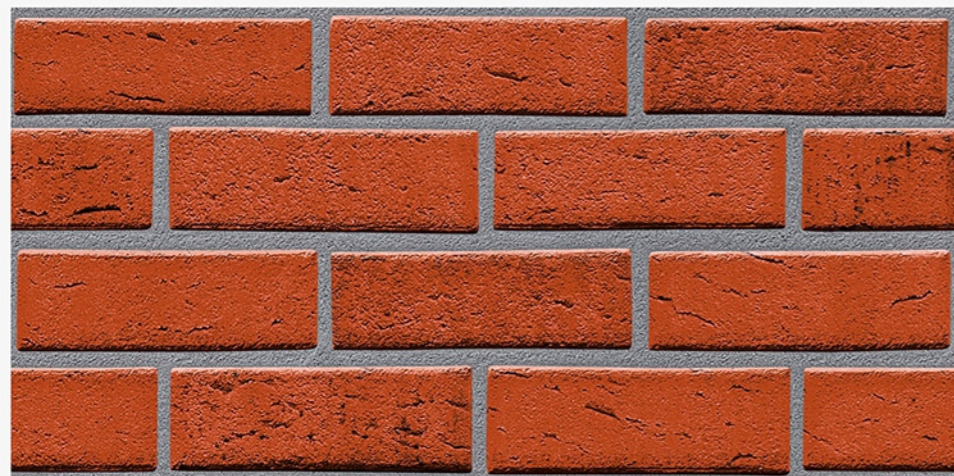

RECTIFIED  
TILES

WALL  
TILES

ZERO  
MAINTENANCE

ECO  
FRIENDLY

HD DIGITAL  
PRINT

12 COLOR  
TECHNOLOGY

100%  
WATERPROOF

300 X 600 MM