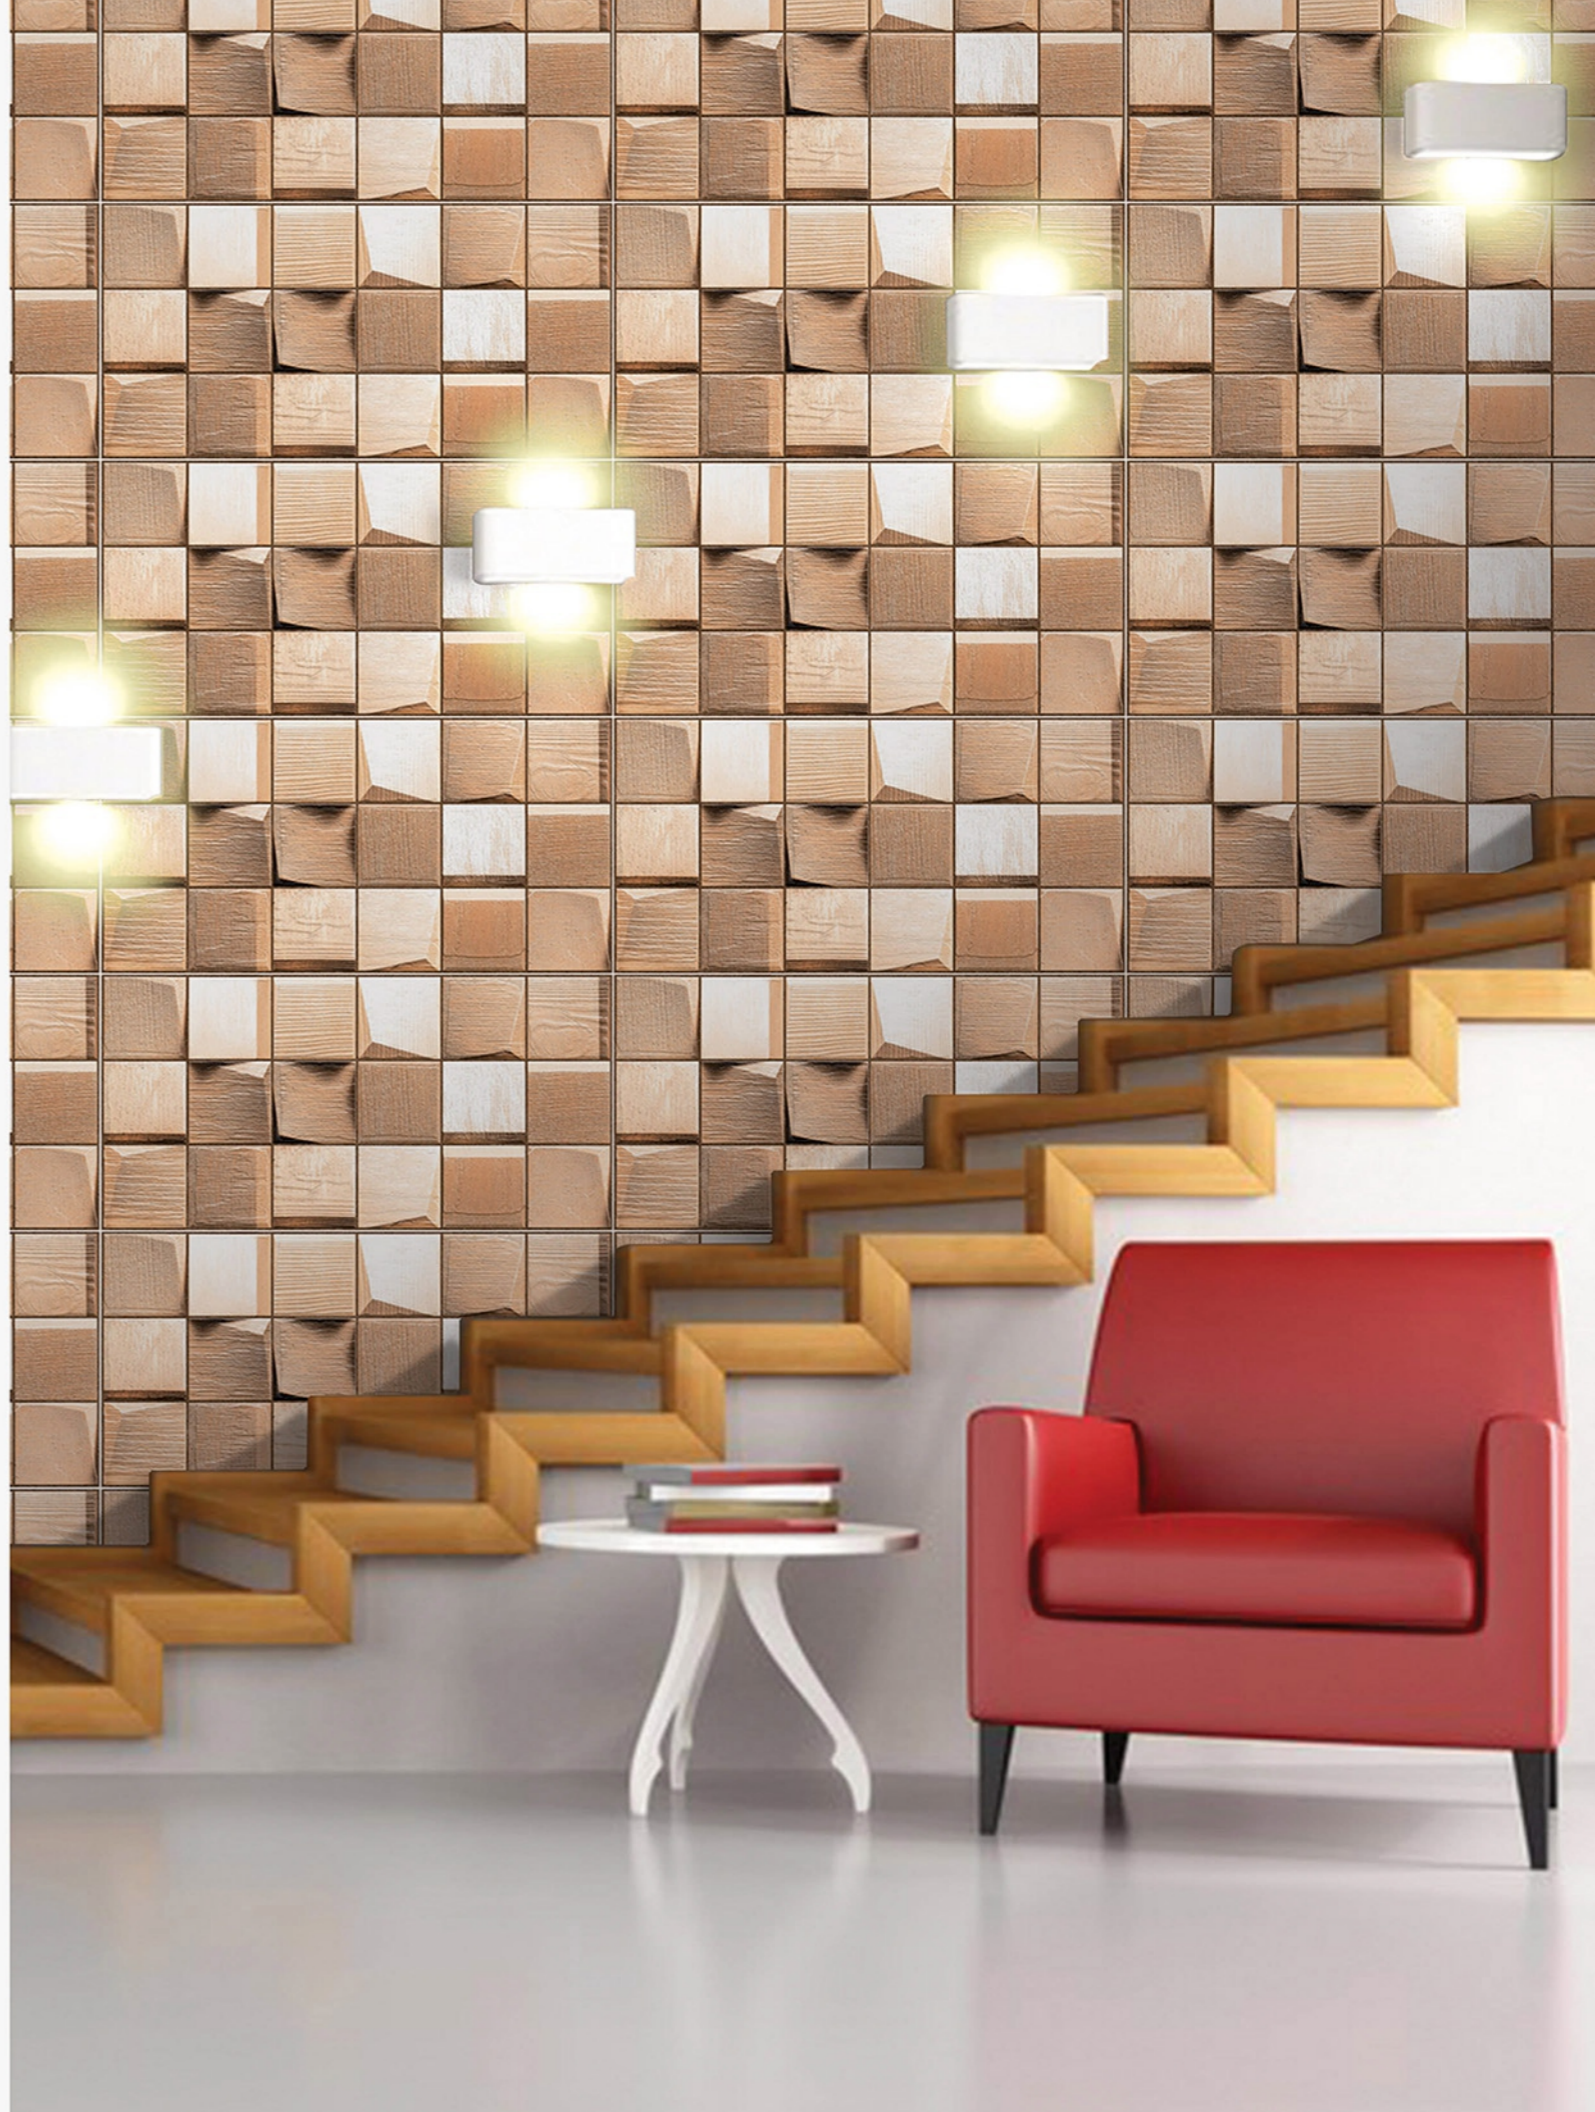

CERAMIC
BODY

RANDOM
DESIGN

RECTIFIED
TILES

WALL
TILES

ZERO
MAINTENANCE

ECO
FRIENDLY

HD DIGITAL
PRINT

12 COLOR
TECHNOLOGY